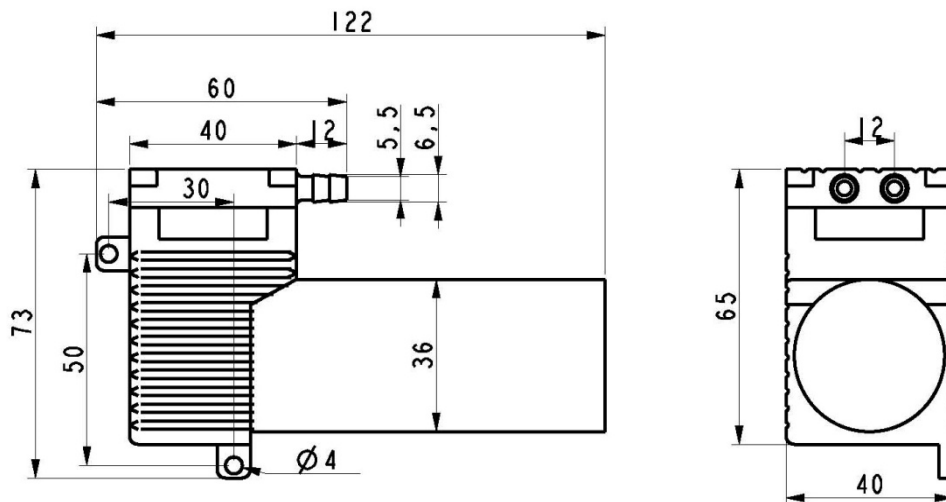

GTEK AUTOMATION

A Division of Pacific Air Engineering, Inc.

MICRO 10E AIR PUMP (BRUSH LESS DC MOTOR)

TECHNICAL DATA

P/N:	M00400-40E-A-** (Pressure)	M00400-40E-V-** (Vacuum)
Voltage:	12 or 24 VDC	
Amperage:	0.6 Amps	
Noise:	<50 db/1 Meter	
Max Pressure:	250 KPa (36.26 Psi)	N/A
Max Vacuum:	N/A	-80 KPa (23.62 InHg)
Open Flow Air Output:	10 Lpm	
Outlet:	6.50 mm O.D. Barb	
Pump Weight:	400 g (0.88 Lbs)	

P/N ** = Add "12" or "24" to Specify Voltage in Part Number.

GTEK AUTOMATION

A Division of Pacific Air Engineering, Inc.

26212 Dimension Drive, Suite 150, Lake Forest, CA 92630

Ph. 949-680-4242, Fax. 949-680-4243, Email: Sales@Gtek-Automation.com