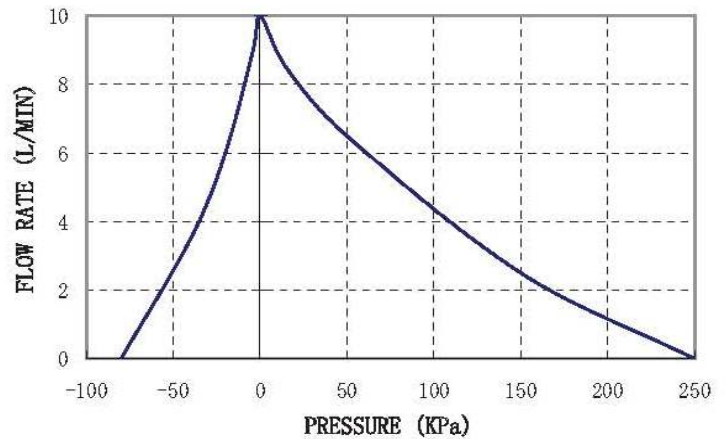

GTEK AUTOMATION

A Division of Pacific Air Engineering, Inc.

MICRO 10E AIR PUMP (BRUSH LESS DC MOTOR)

TECHNICAL DATA

P/N:	M00400-40E-A-** (Pressure)	M00400-40E-V-** (Vacuum)
Voltage:	12 or 24 VDC	
Amperage:	0.6 Amps	
Noise:	<50 db/1 Meter	
Max Pressure:	250 KPa (36.26 Psi)	N/A
Max Vacuum:	N/A	-80 KPa (23.62 InHg)
Open Flow Air Output:	10 Lpm	
Outlet:	6.50 mm O.D. Barb	
Pump Weight:	400 g (0.88 Lbs)	

P/N ** = Add "12" or "24" to Specify Voltage in Part Number.

GTEK AUTOMATION

A Division of Pacific Air Engineering, Inc.

26212 Dimension Drive, Suite 150, Lake Forest, CA 92630

Ph. 949-680-4242, Fax. 949-680-4243, Email: Sales@Gtek-Automation.com

Web Site: Gtek-Automation.com