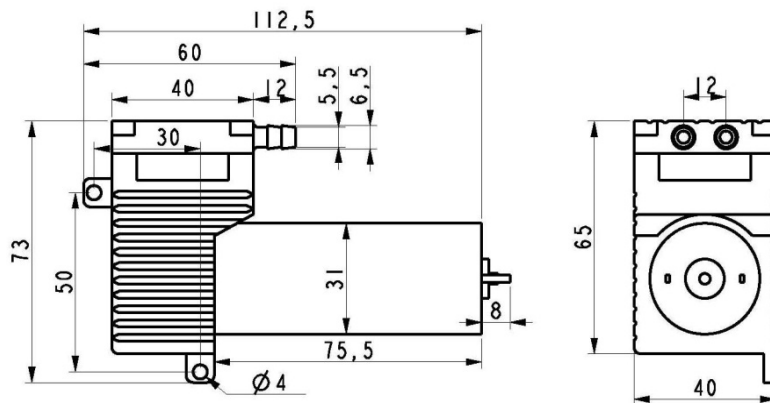

GTEK AUTOMATION

A Division of Pacific Air Engineering, Inc.

MICRO 12A AIR PUMP (BRUSH DC MOTOR)

TECHNICAL DATA

P/N:	M00400-40A-A-** (Pressure)
Voltage:	12 or 24 VDC
Amperage:	1.5 Amps
Noise:	<60 db/1 Meter
Max Pressure:	230 KPa (33.36 Psi)
Max Vacuum:	N/A
Open Flow Air Output:	12 Lpm
Outlet:	6.50 mm O.D. Barb
Pump Weight:	350 g (0.77 Lbs)

P/N ** = Add "12" or "24" to Specify Voltage in Part Number.

GTEK AUTOMATION

A Division of Pacific Air Engineering, Inc.

26212 Dimension Drive, Suite 150, Lake Forest, CA 92630

Ph. 949-680-4242, Fax. 949-680-4243, Email: Sales@Gtek-Automation.com

Web Site: Gtek-Automation.com