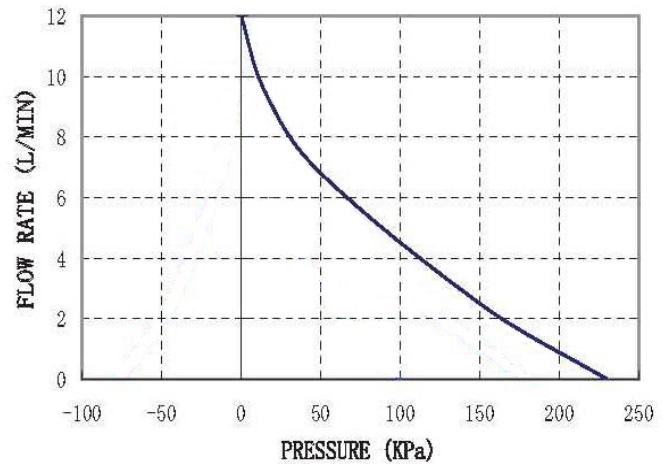

GTEK AUTOMATION

A Division of Pacific Air Engineering, Inc.

MICRO 12A AIR PUMP (BRUSH DC MOTOR)

TECHNICAL DATA

P/N:	M00400-40A-A-** (Pressure)
Voltage:	12 or 24 VDC
Amperage:	1.5 Amps
Noise:	<60 db/1 Meter
Max Pressure:	230 KPa (33.36 Psi)
Max Vacuum:	N/A
Open Flow Air Output:	12 Lpm
Outlet:	6.50 mm O.D. Barb
Pump Weight:	350 g (0.77 Lbs)

P/N ** = Add "12" or "24" to Specify Voltage in Part Number.

GTEK AUTOMATION

A Division of Pacific Air Engineering, Inc.

26212 Dimension Drive, Suite 150, Lake Forest, CA 92630

Ph. 949-680-4242, Fax. 949-680-4243, Email: Sales@Gtek-Automation.com

Web Site: Gtek-Automation.com