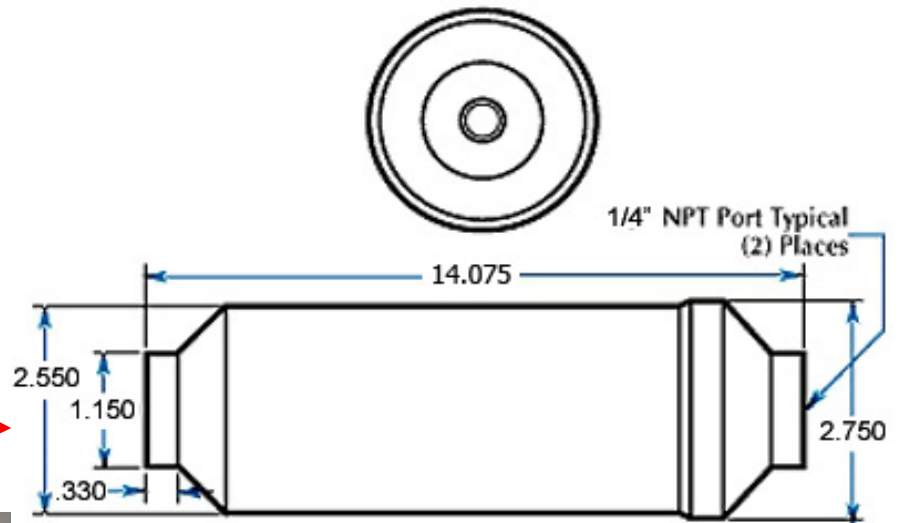

GTEK AUTOMATION

A Division of Pacific Air Engineering, Inc.

GTR300-2.5X14

Reservoir Cartridge, 2.5" O.D. x 14" Long, Double Screen, 1/4" Ports

TECHNICAL DATA:

Material: FDA Approved Polypropylene.

Max. Working Pressure: 125 PSI.

Max. Working Temperature: 100 F.

Filtration: 50 Mesh Screens, Both Ends.

Volume: 45.71 Cubic Inches (749 ML).

* Volume Tolerance: +/- 1 Cubic Inches (16.4 ML)

SLIDE MOUNTING BRACKET ONTO THIS END →