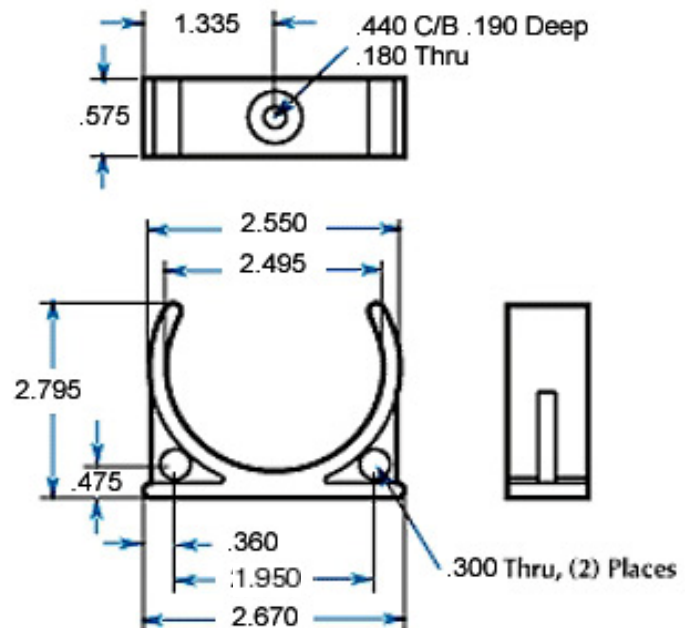

## GTR300-2.5X14

Reservoir Cartridge, 2.5" O.D. x 14" Long, Double Screen, 1/4" Ports

### TECHNICAL DATA:

**Material:** FDA Approved Polypropylene.

**Max. Working Pressure:** 125 PSI.

**Max. Working Temperature:** 100 F.

**Filtration:** 50 Mesh Screens, Both Ends.

**Volume:** 45.71 Cubic Inches (749 ML).

\* Volume Tolerance: +/- 1 Cubic Inches (16.4 ML)

SLIDE MOUNTING BRACKET ONTO THIS END →

Mounting Bracket:

GTEK AUTOMATION

A Division of Pacific Air Engineering, Inc.

26212 Dimension Drive, Suite 150, Lake Forest, CA 92630