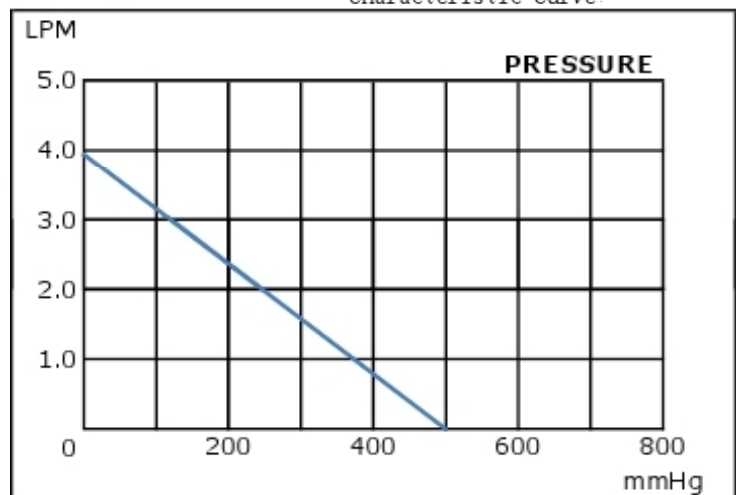

Characteristic Curve