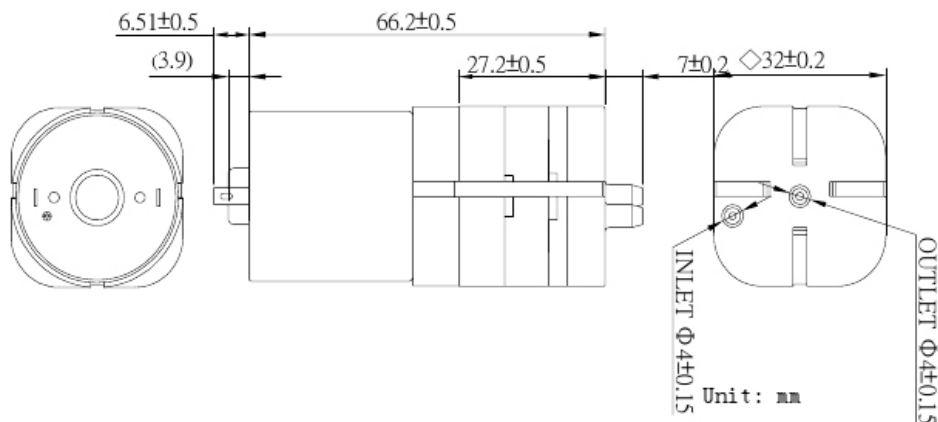

GTEK AUTOMATION

A Division of Pacific Air Engineering, Inc.

MICRO 4 AIR PUMP

TECHNICAL DATA

P/N:	M00197-32A-12B
Voltage:	12 VDC (10.5 - 13.5 VDC)
Amperage:	<0.55 Amps
Power:	<6.60 Watts
Noise:	<60 db/30 cm
Pressure:	>9.67 PSI (500 mmHg)
Open Flow Air Output:	>0.14 CFM (4.0 LPM)
Outlet:	4.2 mm O.D.

Photo

Characteristic Curve

Dimension

GTEK AUTOMATION

A Division of Pacific Air Engineering, Inc.

26212 Dimension Drive, Suite 150, Lake Forest, CA 92630

Ph. 949-680-4242, Fax. 949-680-4243, Email: Sales@Gtek-Automation.com