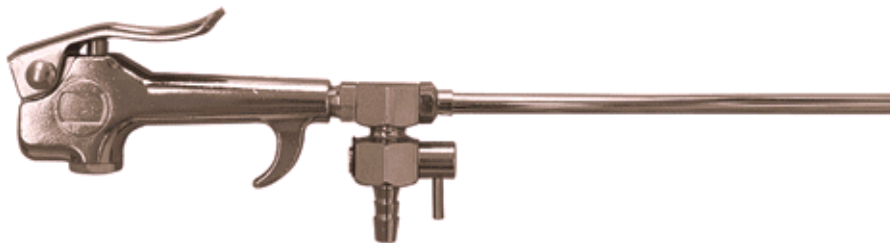

B305 STANDARD THUMB LEVER SPRAYGUN

1/4" FPT standard thumb lever siphon spraygun

B312 IN-LINE BLOWGUN