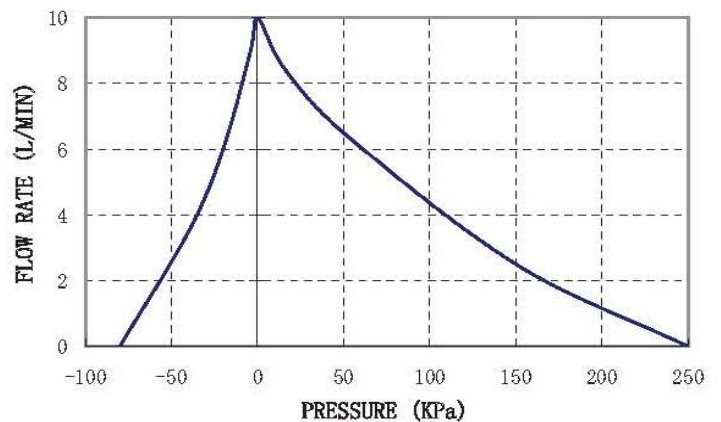

GTEK AUTOMATION

A Division of Pacific Air Engineering, Inc.

MICRO 10E AIR PUMP (BRUSH LESS DC MOTOR)

TECHNICAL DATA

P/N:	M00400-40E-A-** (Pressure/Vacuum)
Voltage:	12 or 24 VDC
Amperage:	0.6 Amps
Noise:	<50 db/1 Meter
Max Pressure:	235 KPa (34 PSI)
Max Vacuum:	-70 KPa (-21 InHg)
Open Flow Air Output:	10 LPM
Outlet:	6.50 mm O.D. Barb
Pump Weight:	400 g (0.88 Lbs)

P/N ** = Add "12" or "24" to Specify Voltage in Part Number.

GTEK AUTOMATION

A Division of Pacific Air Engineering, Inc.

26212 Dimension Drive, Suite 150, Lake Forest, CA 92630

Ph. 949-680-4242, Fax. 949-680-4243, Email: Sales@Gtek-Automation.com

Web Site: Gtek-Automation.com