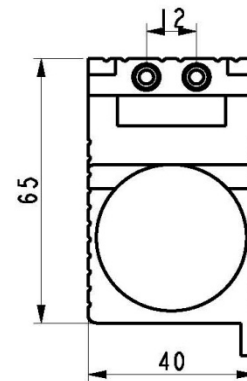

GTEK AUTOMATION

A Division of Pacific Air Engineering, Inc.

MICRO 10E AIR PUMP (BRUSH LESS DC MOTOR)

TECHNICAL DATA

P/N:	M00400-40E-A-** (Pressure/Vacuum)
Voltage:	12 or 24 VDC
Amperage:	0.6 Amps
Noise:	<50 db/1 Meter
Max Pressure:	235 KPa (34 PSI)
Max Vacuum:	-70 KPa (-21 InHg)
Open Flow Air Output:	10 LPM
Outlet:	6.50 mm O.D. Barb
Pump Weight:	400 g (0.88 Lbs)

P/N ** = Add "12" or "24" to Specify Voltage in Part Number.

GTEK AUTOMATION

A Division of Pacific Air Engineering, Inc.

26212 Dimension Drive, Suite 150, Lake Forest, CA 92630

Ph. 949-680-4242, Fax. 949-680-4243, Email: Sales@Gtek-Automation.com