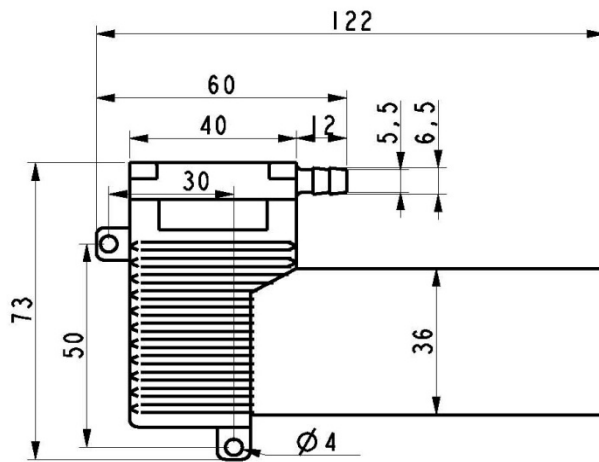

GTEK AUTOMATION

A Division of Pacific Air Engineering, Inc.

MICRO 10E AIR PUMP (BRUSH LESS DC MOTOR)

TECHNICAL DATA

P/N:	M00400-40E-A-** (Pressure/Vacuum)
Voltage:	12 or 24 VDC
Amperage:	0.6 Amps
Noise:	<50 db/1 Meter
Max Pressure:	235 KPa (34 PSI)
Max Vacuum:	-70 KPa (-21 InHg)
Open Flow Air Output:	10 LPM
Outlet:	6.50 mm O.D. Barb
Pump Weight:	400 g (0.88 Lbs)

P/N ** = Add "12" or "24" to Specify Voltage in Part Number.

GTEK AUTOMATION

A Division of Pacific Air Engineering, Inc.

26212 Dimension Drive, Suite 150, Lake Forest, CA 92630

Ph. 949-680-4242, Fax. 949-680-4243, Email: Sales@Gtek-Automation.com