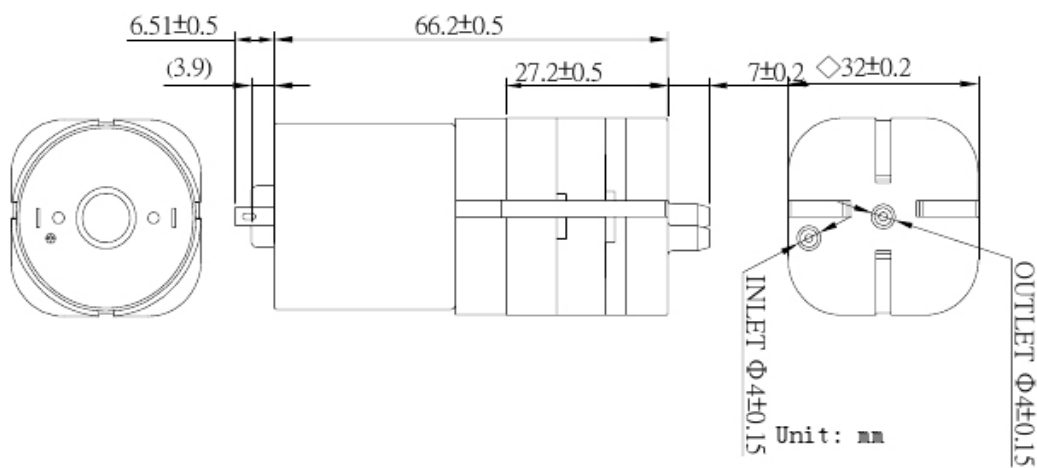

GTEK AUTOMATION

A Division of Pacific Air Engineering, Inc.

MICRO 4 AIR PUMP

TECHNICAL DATA

P/N:	M00197-32A-12B
Voltage:	12 VDC (10.5 - 13.5 VDC)
Amperage:	<0.55 Amps
Power:	<6.60 Watts
Noise:	<60 db/30 cm
Pressure:	>9.67 PSI (500 mmHg)
Open Flow Air Output:	>0.14 CFM (4.0 LPM)
Outlet:	4.2 mm O.D.

Photo

Characteristic Curve

Dimension

GTEK AUTOMATION

A Division of Pacific Air Engineering, Inc.

26212 Dimension Drive, Suite 150, Lake Forest, CA 92630

Ph. 949-680-4242, Fax. 949-680-4243, Email: Sales@Gtek-Automation.com