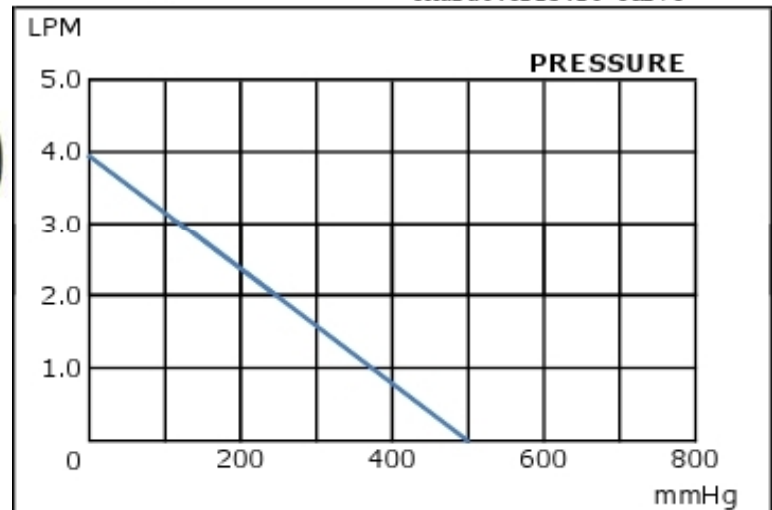

Characteristic Curve