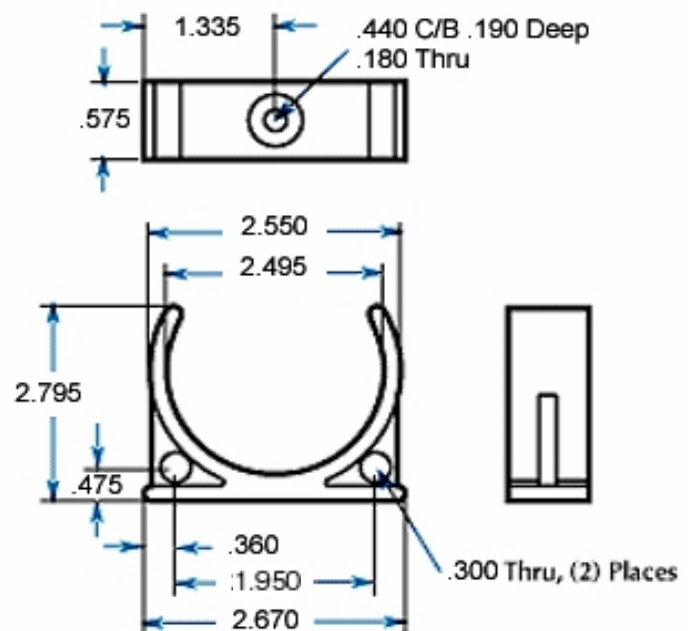

## GTR300-2.5X8

Reservoir Cartridge, 2.5" O.D. x 8" Long, Double Screen, 1/4" Ports

### TECHNICAL DATA:

**Material:** FDA Approved Polypropylene.

**Max. Working Pressure:** 125 PSI.

**Max. Working Temperature:** 100 F.

**Filtration:** 50 Mesh Screens, Both Ends.

**Volume:** 24.73 Cubic Inches (405 ML).

\* Volume Tolerance: +/- 1 Cubic Inches (16.4 ML)

SLIDE MOUNTING BRACKET ONTO THIS END →

Mounting Bracket:

GTEK AUTOMATION

A Division of Pacific Air Engineering, Inc.

26212 Dimension Drive, Suite 150, Lake Forest, CA 92630