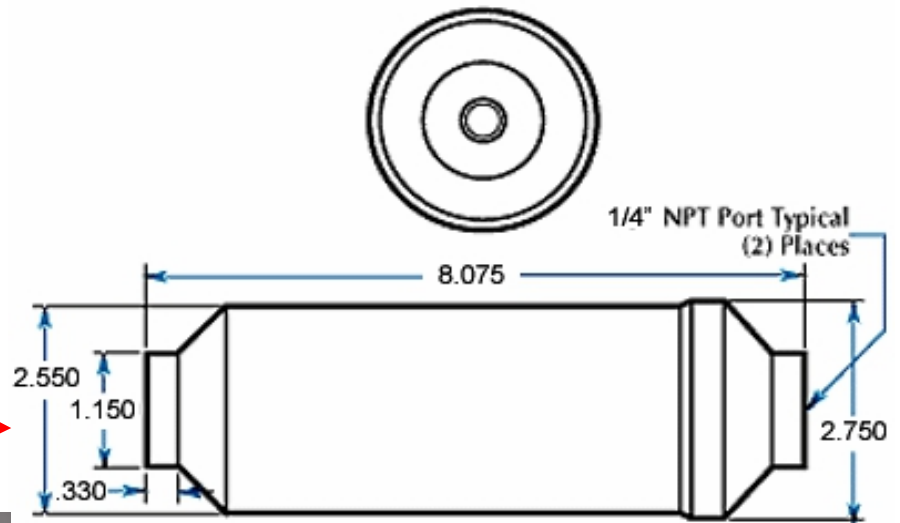

GTEK AUTOMATION

A Division of Pacific Air Engineering, Inc.

GTR300-2.5X8

Reservoir Cartridge, 2.5" O.D. x 8" Long, Double Screen, 1/4" Ports

TECHNICAL DATA:

Material: FDA Approved Polypropylene.

Max. Working Pressure: 125 PSI.

Max. Working Temperature: 100 F.

Filtration: 50 Mesh Screens, Both Ends.

Volume: 24.73 Cubic Inches (405 ML).

* Volume Tolerance: +/- 1 Cubic Inches (16.4 ML)

SLIDE MOUNTING BRACKET ONTO THIS END →