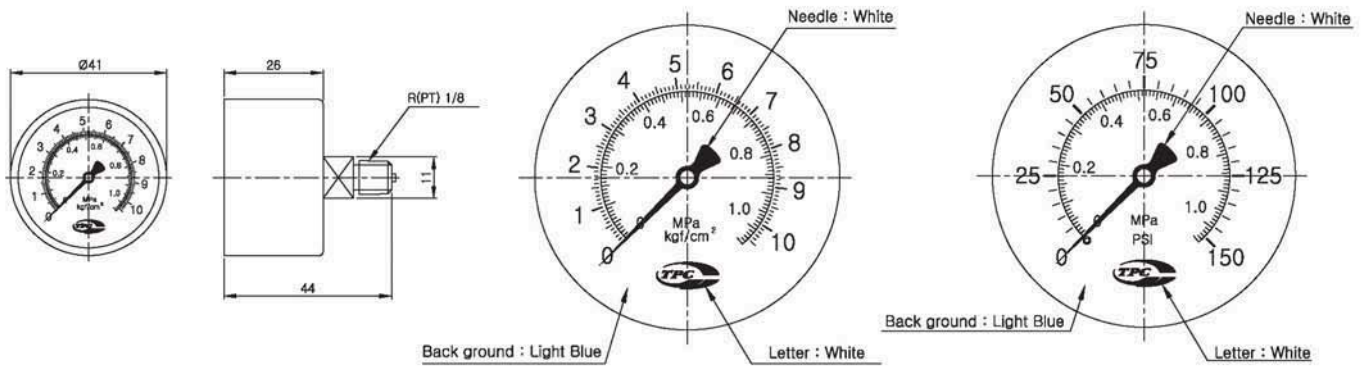

Pressure gauge

Item no	Pressure range(MPa)	Applicable standard	Remarks
PR2-49-002-01	Max 0.2(30psi)	PC2~PC5 series	Sold separately
PR2-49-004-01	Max 0.4(60psi)		
PR2-49-010	Max 1.0(140psi)		