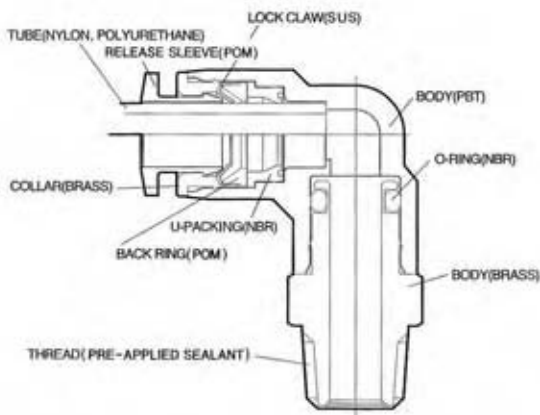

# One-Touch Fittings

## FEATURES

- One-Touch Push-to-connect configuration allows an instant tubing connection.
- Smooth-edge release sleeve design facilitates a quick tubing disconnection.
- Aesthetically pleasing nickel-plated metallic optional feature ensures anti-corrosion and anti-contamination properties for an extended product life.
- Pre-applied sealant on all external threads eliminates the additional sealing requirement.
- Internal and/or external flat-to-flat hexagonal configurations for both metric and inch specifications allow a proper tightening or directional orientation upon installation by using L key or allen wrench for the applicable model types.